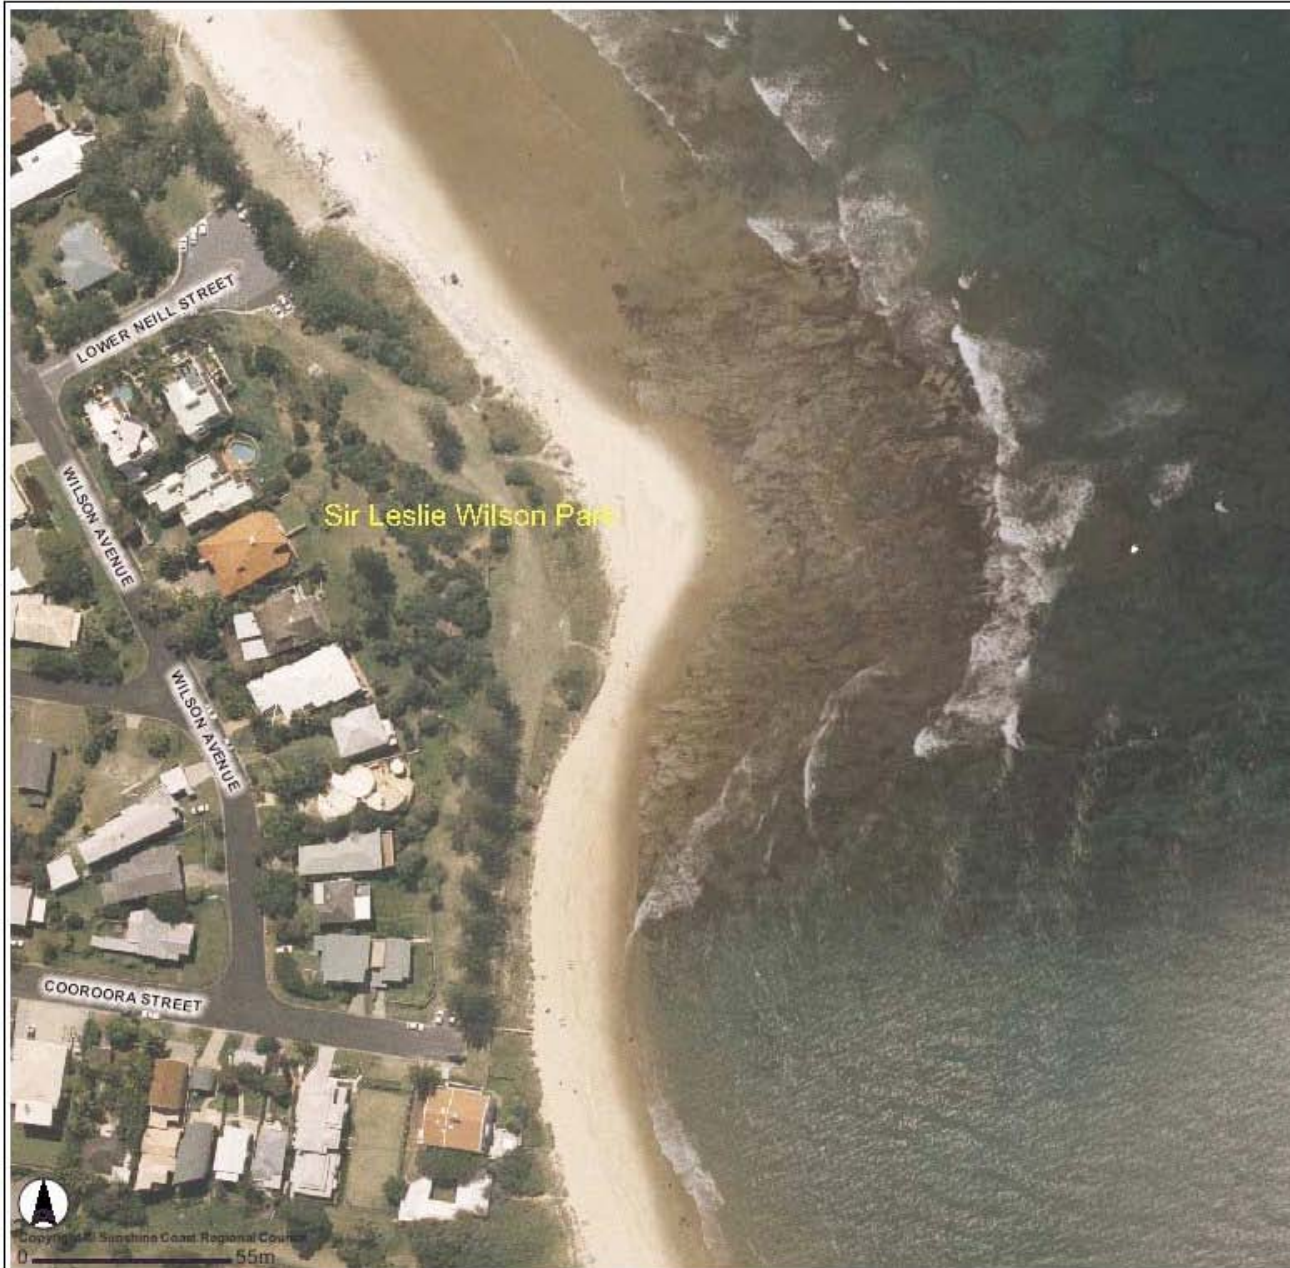

DICKY BEACH - SIR LESLIE WILSON PARK

Sunshine Coast
Regional Council

SCREEN PLOT

Date: 19 Aug 08 Time: 14:58:12

Requested By: SIR LESLIE WILSON PARK CAL

Street Names

Land Parcel Information

LEASE

2005 October Orthos 20000

2005 October Orthos 10000

LOCALITY DIAGRAM

DICKY BEACH