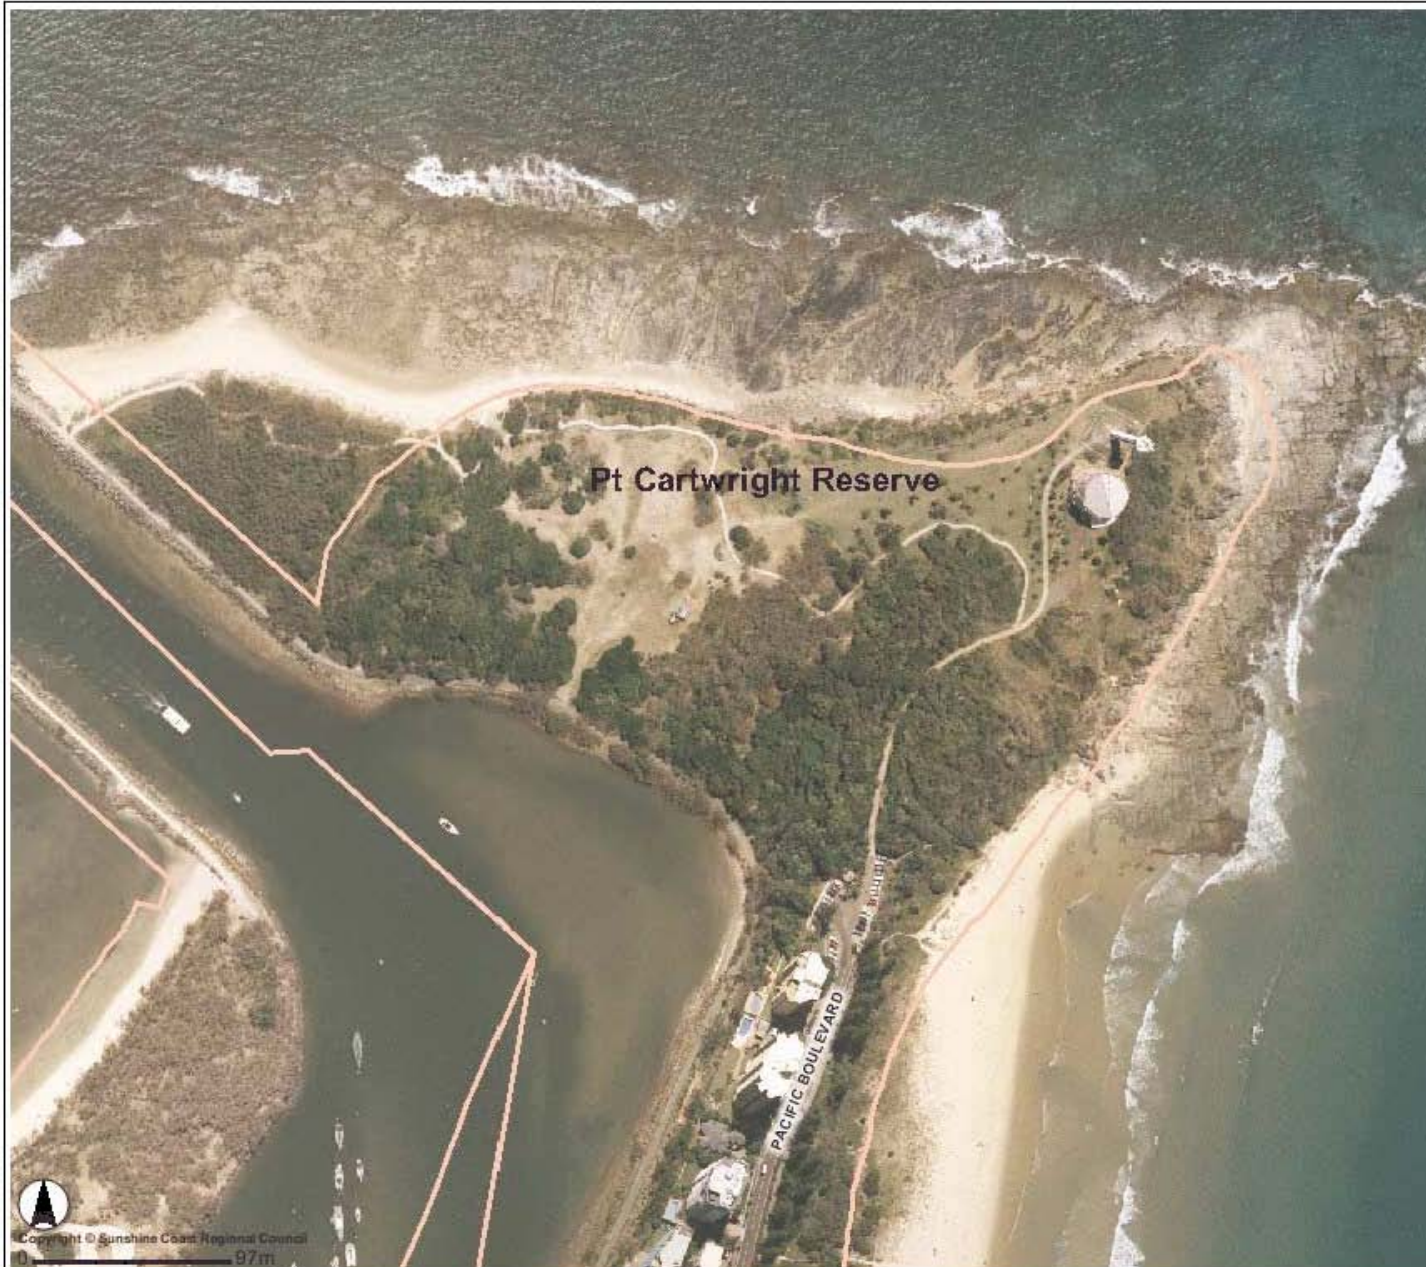

BUDDINA - POINT CARTWRIGHT RESERVE

Sunshine Coast
Regional Council

SCREEN PLOT

Date: 20 Aug 08 Time: 10.01.11

Requested By: PT CARTWRIGHT RESERVE BUDD

- Street Names
- Council Boundary
- Land Parcel Information
- LEASE
- 2005 October Orthos 20000
- 2005 October Orthos 10000

LOCALITY DIAGRAM

MOOLOOLABA
MOOLOOLAH
BUDDINA

Copyright © Sunshine Coast Regional Council
10 97m