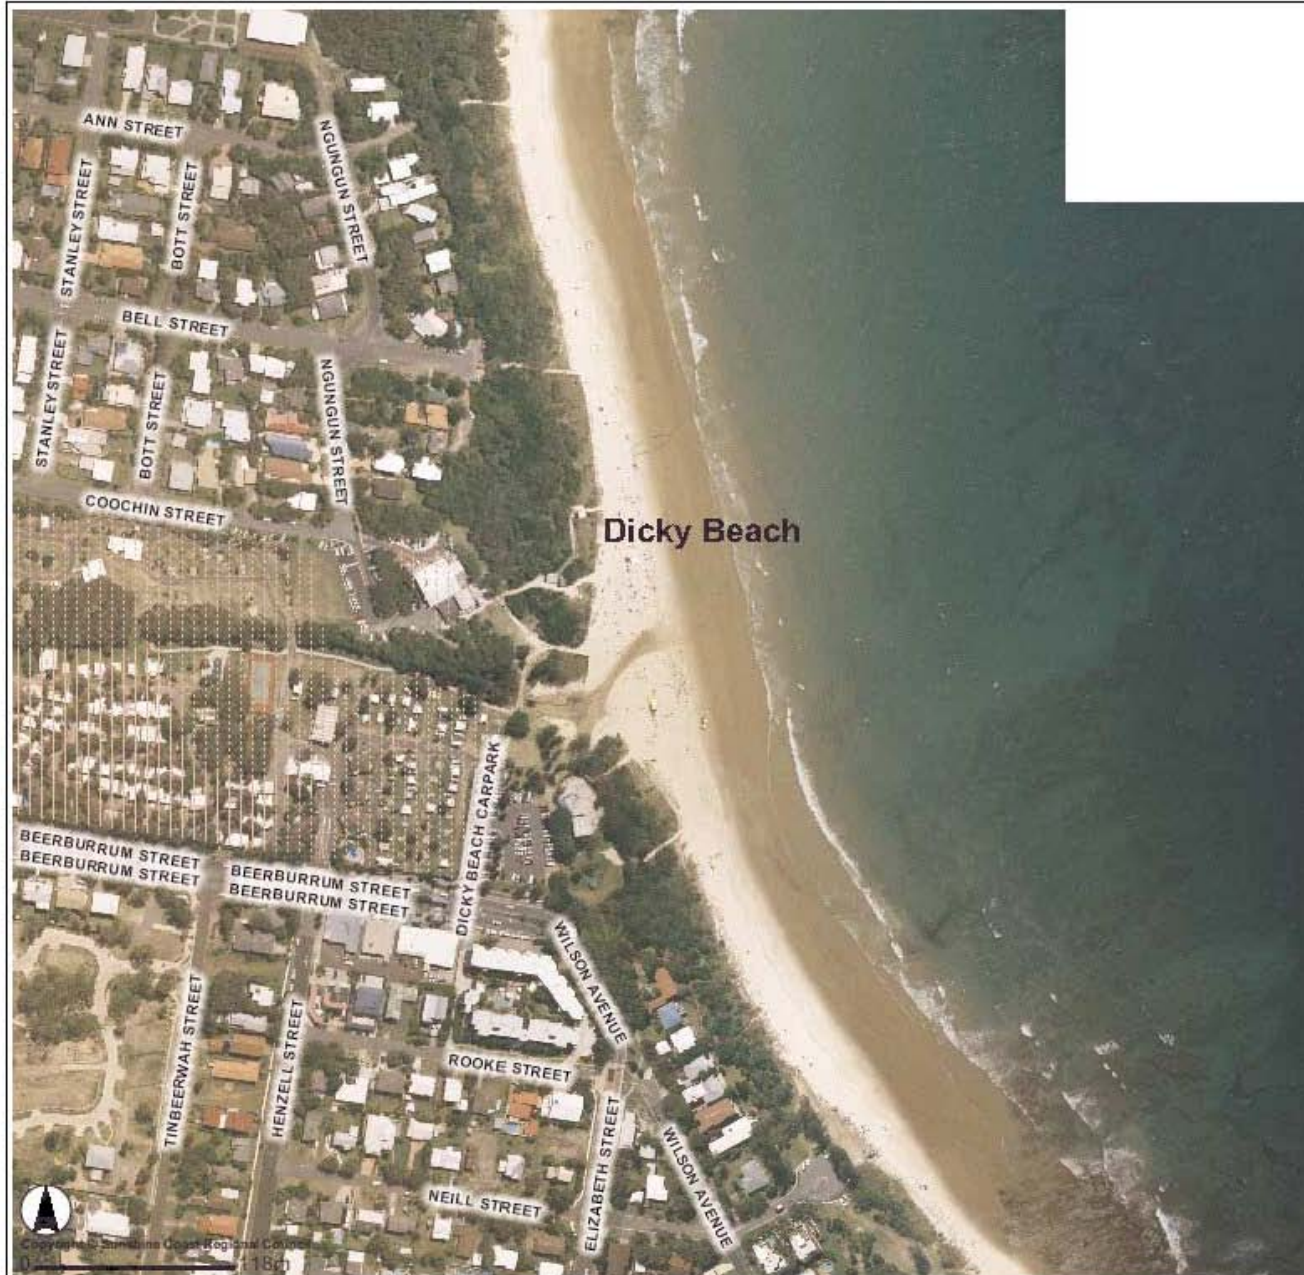

DICKY BEACH

Sunshine Coast
Regional Council

SCREEN PLOT

Date: 19 Aug 08 Time: 16.11.34

Requested By: DICKY BEACH CALOUNDRIA

Street Names
Land Parcel Information
LEASE
2005 October Grids 20000
2005 October Grids 10000

LOCALITY DIAGRAM

DICKY BEACH