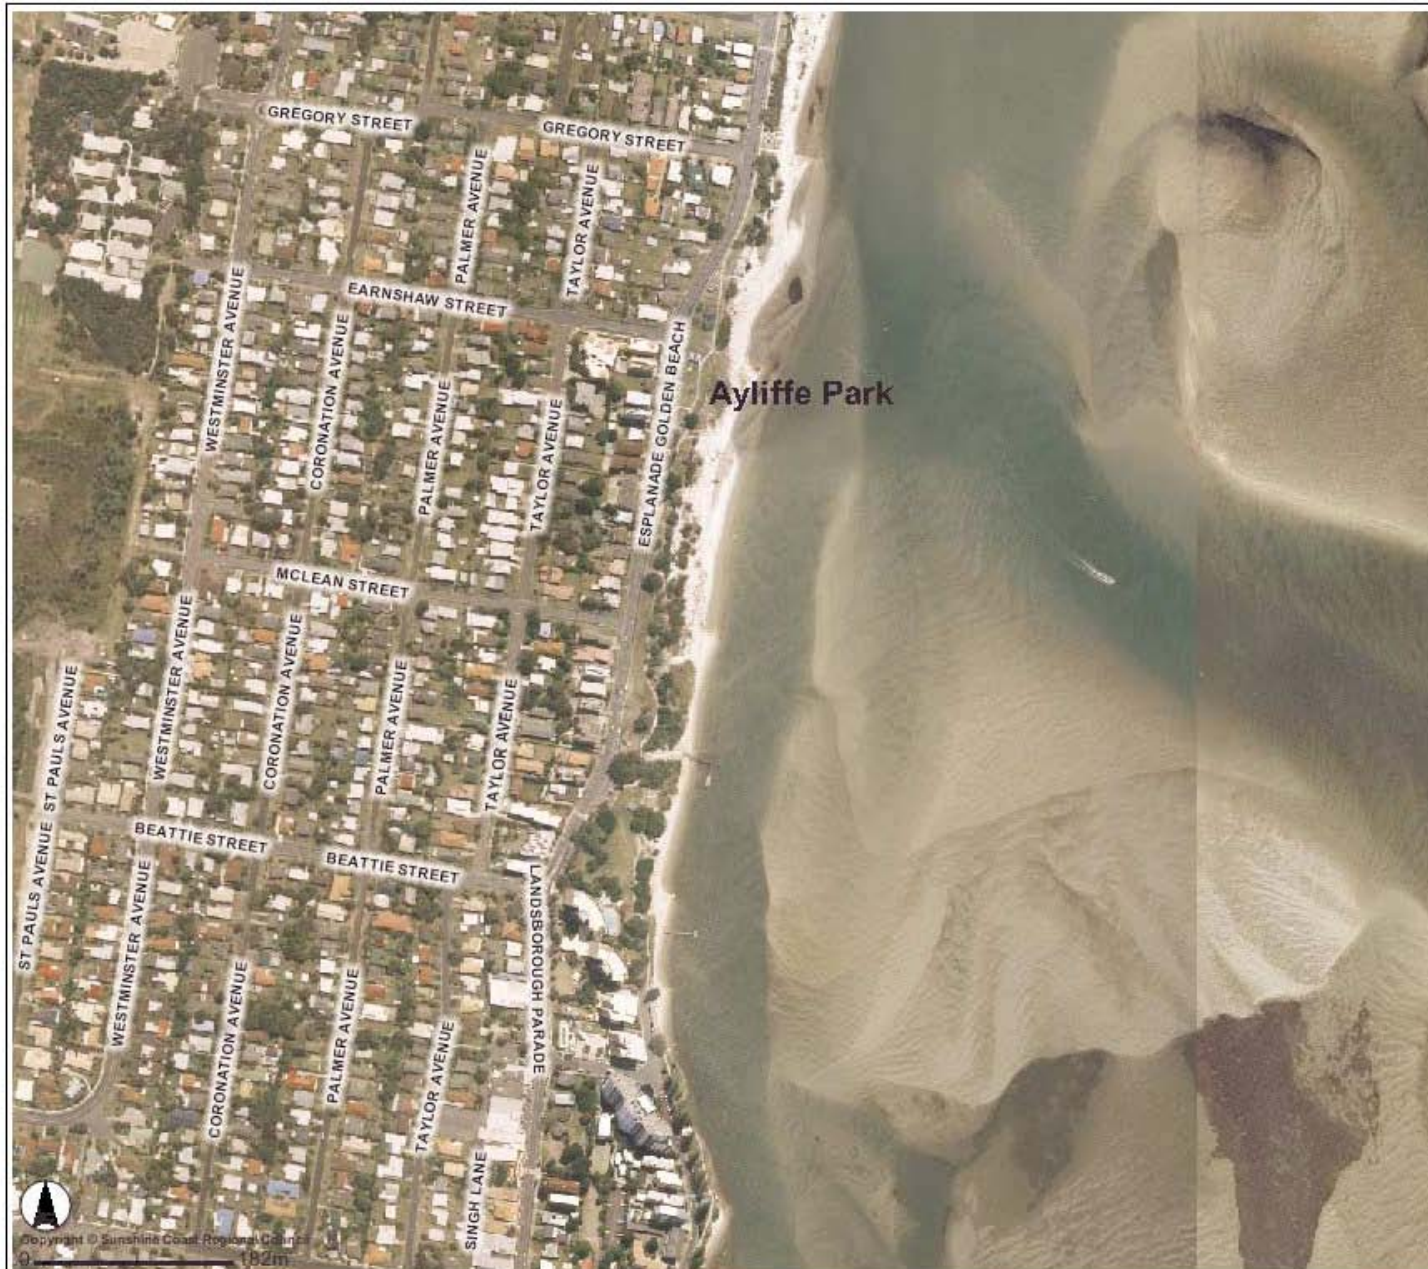

GOLDEN BEACH - AYLIFFE PARK

Sunshine Coast
Regional Council

SCREEN PLOT

Date: 25 Aug 08 Time: 15:18:38

Requested By: AYLIFFE PARK GOLDEN BEACH

Street Names
2005 October Orthos 20000
2005 October Orthos 10000

LOCALITY DIAGRAM

GOLDEN BEACH
PELICAN WATERS

BRISBANE ISLAND NORTH