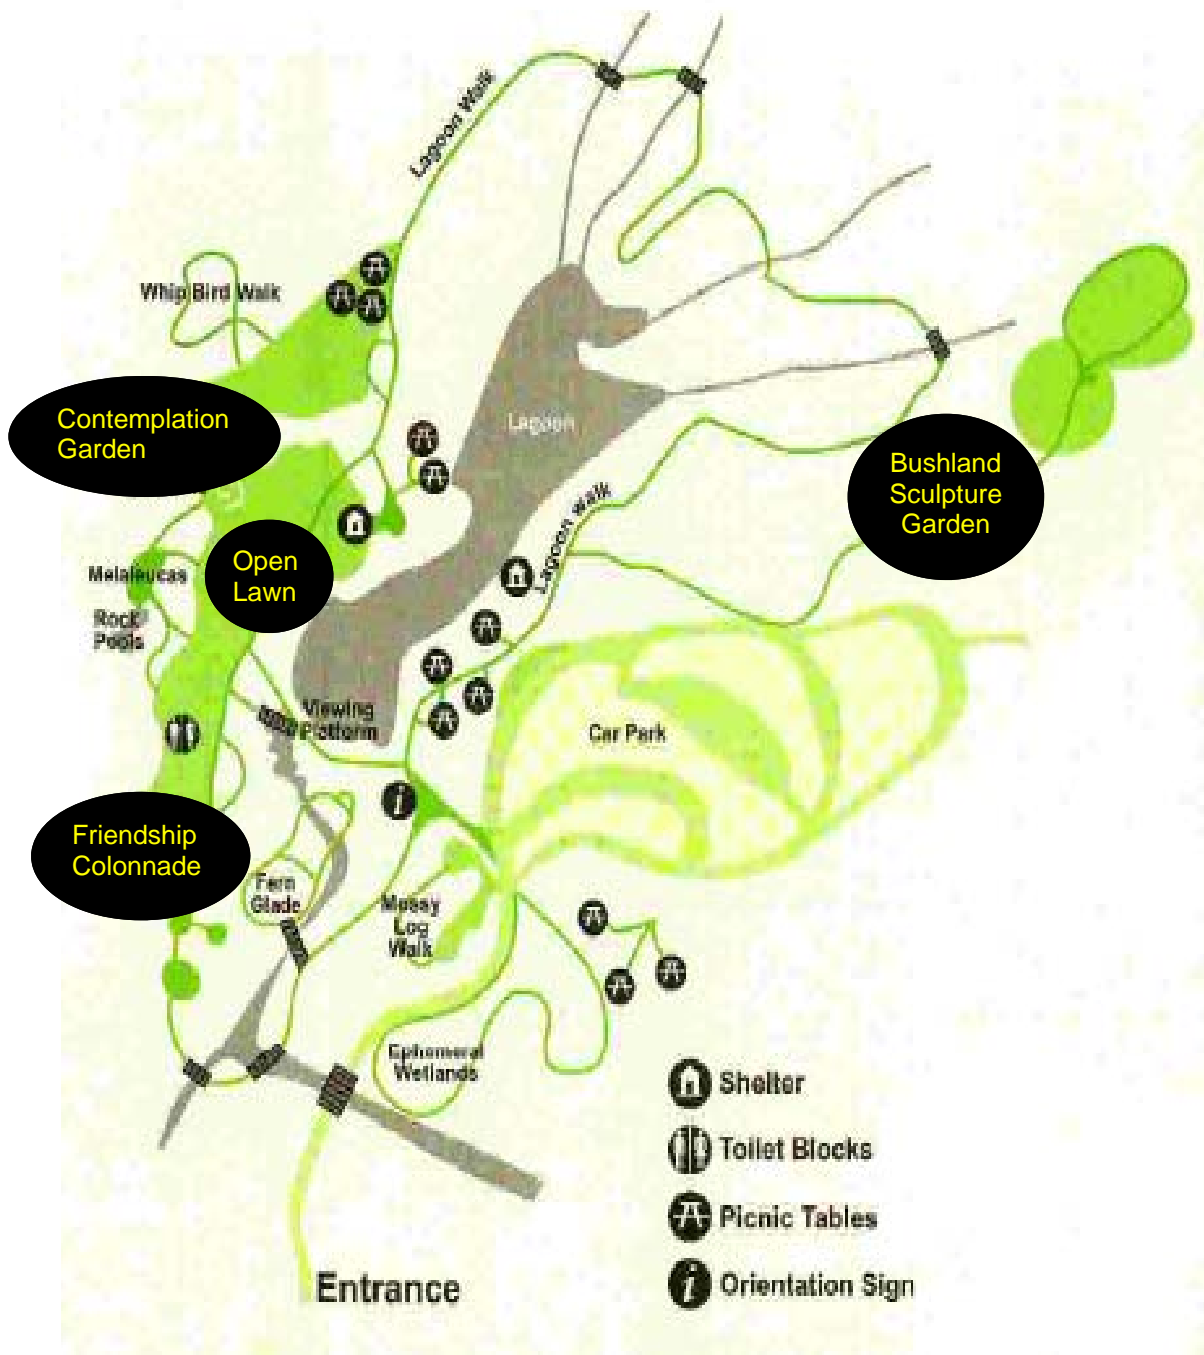

Maroochy Botanic Gardens

Access:
Open 7am-5pm (April—October)
Open 7am-6pm (November—March)

Contemplation Garden

Open Lawn

Friendship Colonnade

Bushland Sculpture Garden